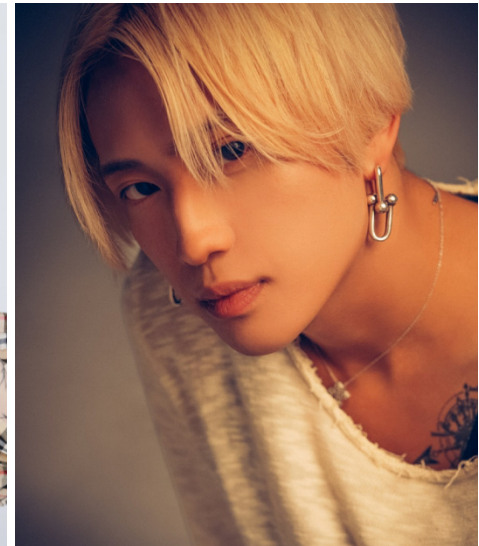

RaiA

NO.2881
Japan

liliana

Height: 173 Bust: 91 Waist: 75 Hips: 88 Shoes: 26

Hair: Black Eyes: Black

www.lilianamodels.com 03-6362-3355