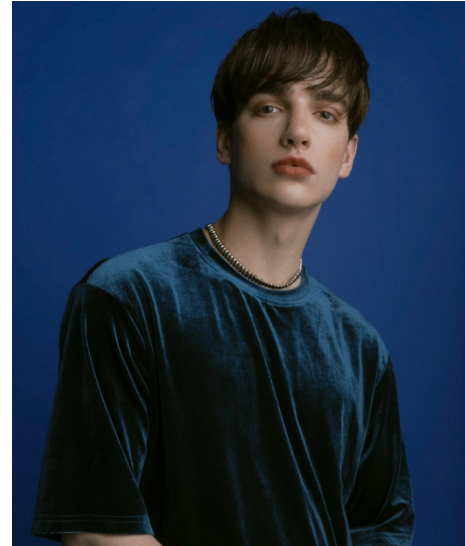

Marvin

NO.3313
Germany

liliana

Height: 179 Bust: 84 Waist: 71 Hips: 88 Shoes: 27

Hair: Chestnut Eyes: Hazel

www.lilianamodels.com

03-6362-3355