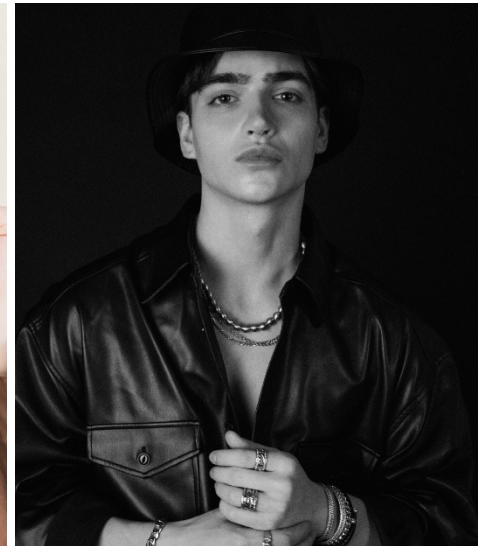

Marvin

NO.3313
Germany

liliana

Height: 179 Bust: 84 Waist: 71 Hips: 88 Shoes: 27

Hair: Chestnut Eyes: Hazel

www.lilianamodels.com

03-6362-3355