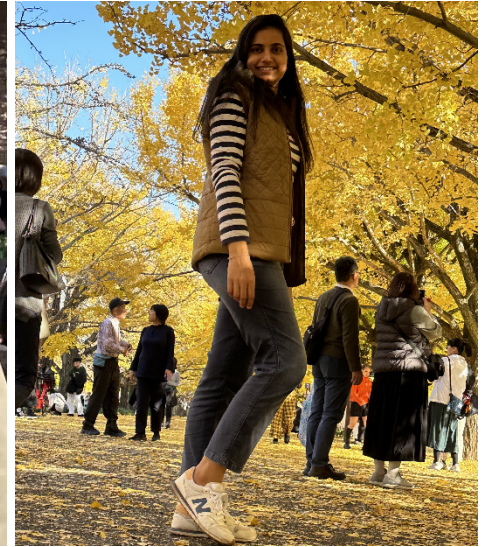

# liliana

Height: 172 Bust: 90 Waist: 78 Hips: 109 Shoes: 26.5

Hair: Black Eyes: Black

[www.lilianamodels.com](http://www.lilianamodels.com) 03-6362-3355