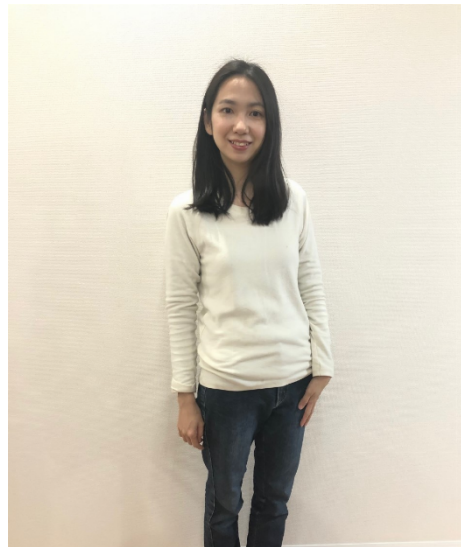

Mari

NO.2027  
Japan

liliana

Height: 155 Bust: 70 Waist: 66 Hips: 88 Shoes: 22.5

Hair: Black Eyes: Black

[www.lilianamodels.com](http://www.lilianamodels.com) 03-6362-3355