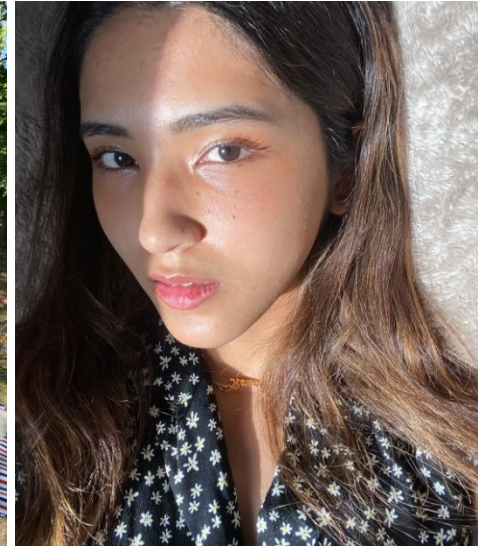

Rena

NO.2159
Japan

liliana

Height: 166 Bust: 89 Waist: 64 Hips: 90 Shoes: 25

Hair: Brown Eyes: Brown

www.lilianamodels.com

03-6362-3355