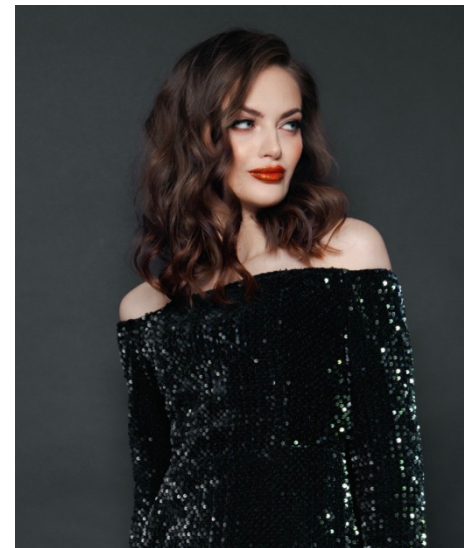

Elena

NO.2170

Russian Federation

liliana

Height: 168 Bust: 79 Waist: 62 Hips: 86 Shoes: 24

Hair: Brown Eyes: Blue

www.lilianamodels.com

03-6362-3355