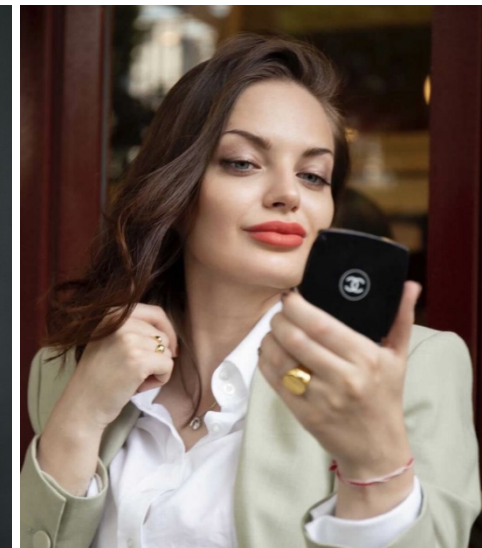

Elena

NO.2170

Russian Federation

liliana

Height: 168 Bust: 79 Waist: 62 Hips: 86 Shoes: 24

Hair: Brown Eyes: Blue

www.lilianamodels.com

03-6362-3355