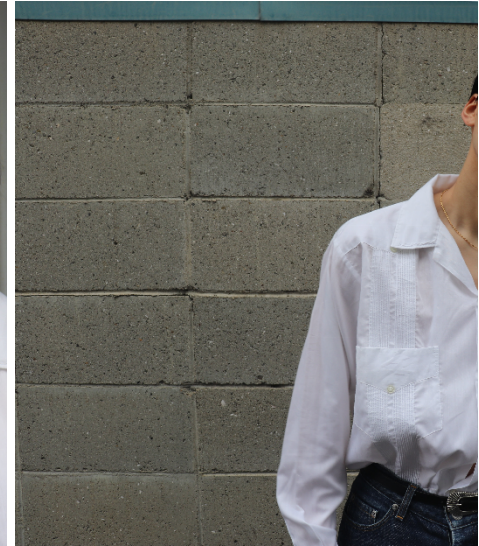

Gaku

NO.2178
Japan

liliana

Height: 177 Bust: 91 Waist: 66 Hips: 92 Shoes: 27

Hair: Black Eyes: Black

www.lilianamodels.com

03-6362-3355