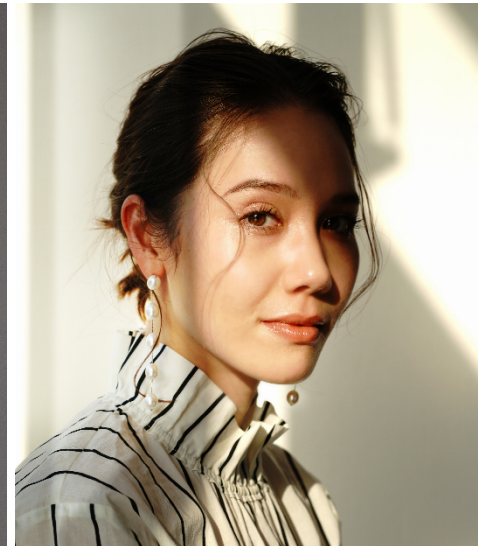

Lemi

NO.2255  
Japan

liliana

Height: 166 Bust: 89 Waist: 62 Hips: 88 Shoes: 24.5

Hair: Brown Eyes: Brown

[www.lilianamodels.com](http://www.lilianamodels.com) 03-6362-3355