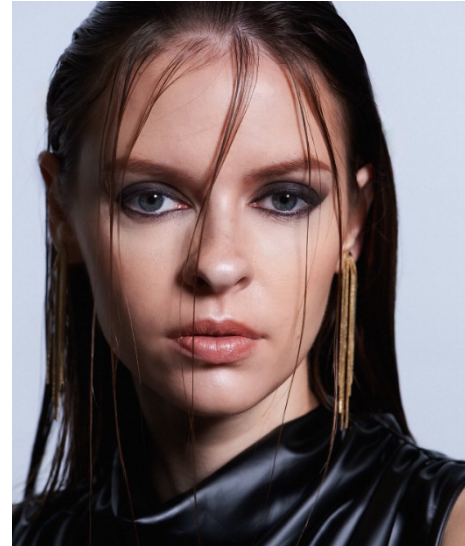

# Kristina

NO.2278  
Russian Federation

# liliana

Height: 170 Bust: 80 Waist: 55 Hips: 80 Shoes: 23

Hair: Brown Eyes: Grey

[www.lilianamodels.com](http://www.lilianamodels.com) 03-6362-3355