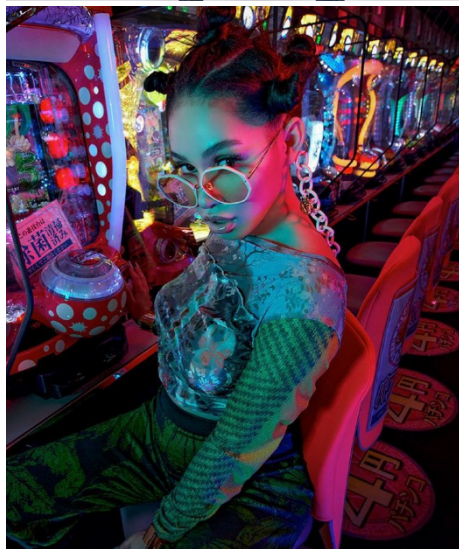

Kate

NO.2810  
Japan

liliana

Height: 173 Bust: 93 Waist: 64 Hips: 90 Shoes: 25

Hair: Black Eyes: Brown

[www.lilianamodels.com](http://www.lilianamodels.com) 03-6362-3355