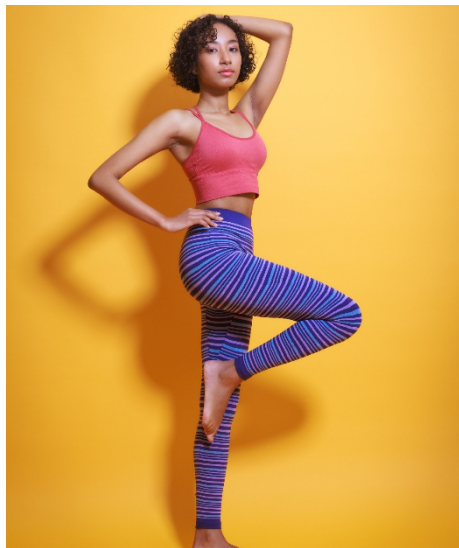

MARIA

NO.2817

Japan

liliana

Height: 161 Bust: 81 Waist: 58 Hips: 84 Shoes: 24.5

Hair: Black Eyes: Black

www.lilianamodels.com

03-6362-3355