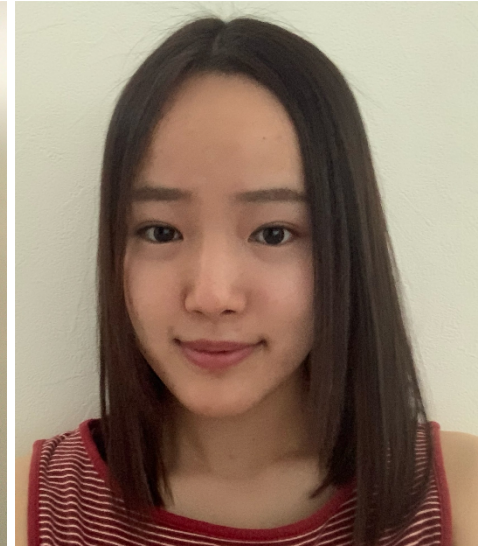

Hanna

NO.3209
Japan

liliana

Height: 165 Bust: 80 Waist: 58 Hips: 89 Shoes: 24.5

Hair: Brown Eyes: Brown

www.lilianamodels.com 03-6362-3355