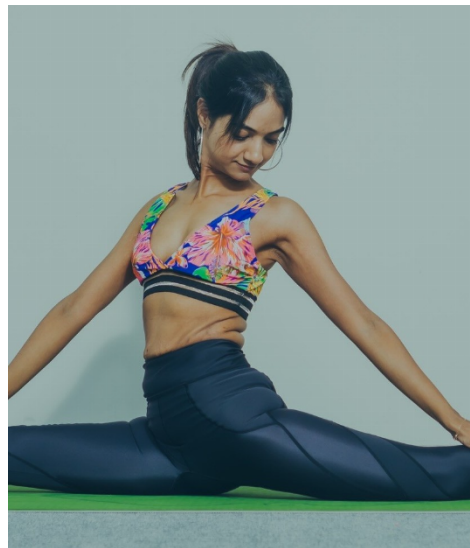

SHASHA

NO.3236
Myanmar

liliana

Height: 158 Bust: 83 Waist: 67 Hips: 88 Shoes: 23.5

Hair: Black Eyes: Black

www.lilianamodels.com 03-6362-3355