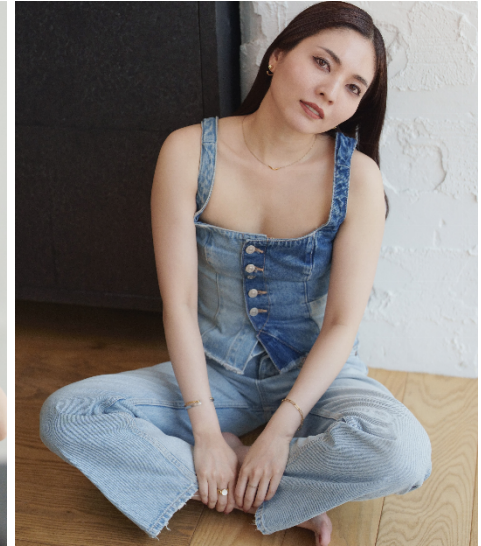

Inaba Minako

NO.3238
Japan

liliana

Height: 162 Bust: 81 Waist: 59 Hips: 85 Shoes: 23.5

Hair: Black Eyes: Brown

www.lilianamodels.com

03-6362-3355