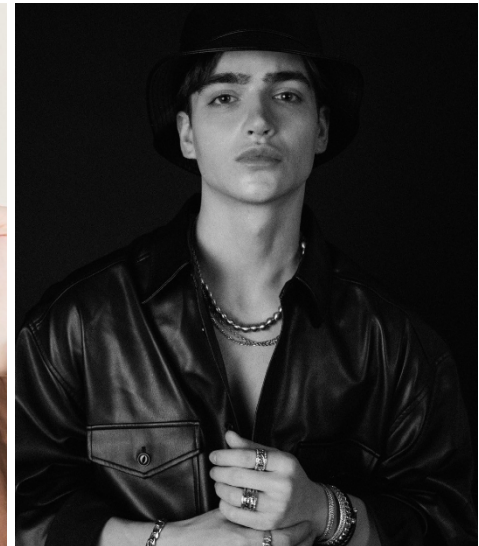

Marvin

NO.3313
Germany

liliana

Height: 179 Bust: 84 Waist: 71 Hips: 88 Shoes: 27

Hair: Chestnut Eyes: Hazel

www.lilianamodels.com 03-6362-3355