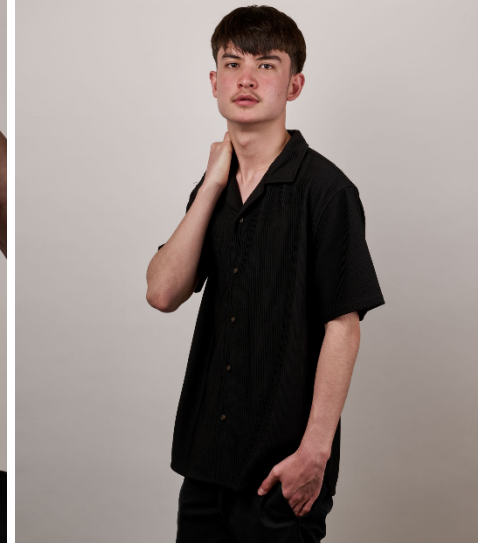

Brayden

NO.3316
New Zealand

liliana

Height: 183 Bust: 85 Waist: 75 Hips: 84 Shoes: 28.5

Hair: Brown Eyes: Brown

www.lilianamodels.com 03-6362-3355