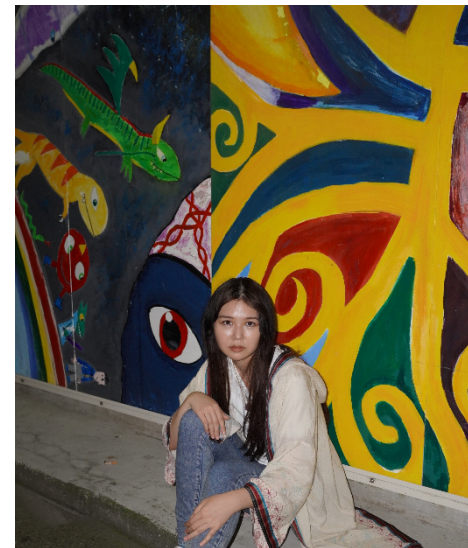

Erena

NO.3437
Japan

liliana

Height: 161 Bust: 83 Waist: 62 Hips: 94 Shoes: 24.5

Hair: Black Eyes: Brown

www.lilianamodels.com

03-6362-3355