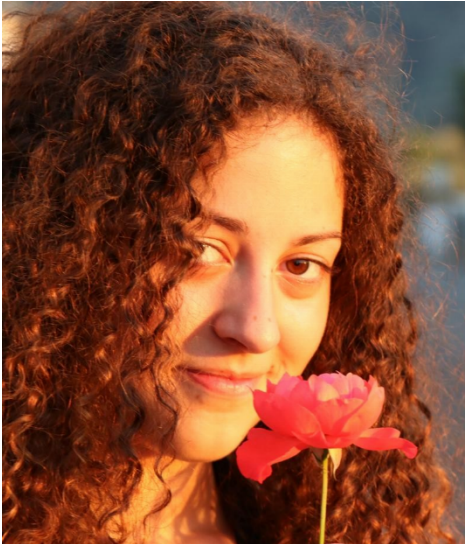

# Barbara

NO.3445  
Portugal

# liliana

Height: 156 Bust: 89 Waist: 68 Hips: 92 Shoes: 24

Hair: Brown Eyes: Brown

[www.lilianamodels.com](http://www.lilianamodels.com) 03-6362-3355