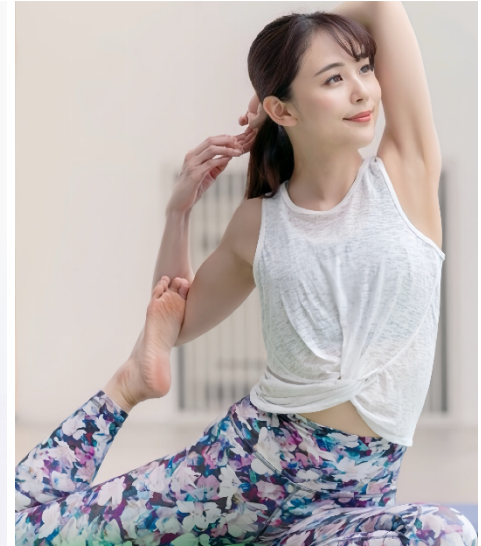

# liliana

Height: 162 Bust: 83 Waist: 61 Hips: 87 Shoes: 22.5

Hair: Black Eyes: Brown

[www.lilianamodels.com](http://www.lilianamodels.com)

03-6362-3355