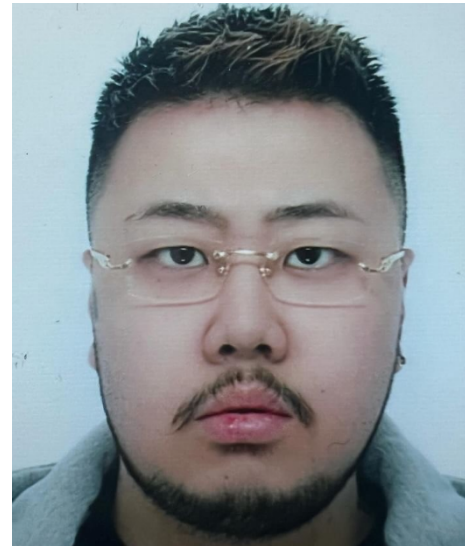

Takeshi

NO.3611
Japan

liliana

Height: 177 Bust: 92 Waist: 78 Hips: 97 Shoes: 26.5

Hair: Black Eyes: Black

www.lilianamodels.com 03-6362-3355